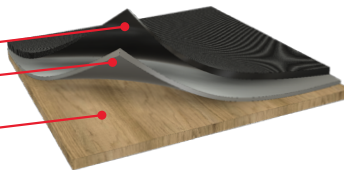

- Weatherproof extruded vinyl backing is tough yet pliable and easy to roll up and store
- 100% recycled top cloth is durable, virtually stainproof, and very easy to maintain
- Heavy enough to stay put, yet light enough to move when needed
- Available Bright Red, Yellow, or Black safety edging is glued and sewn on for extended safety and performance
- 6- and 12-foot widths available
- Custom lengths available up to 100'
- 53 oz/sq yd (0.37 lb/sq ft)

Item No.	Description	Dimensions*
TRA6CL	TrackArmor 6' wide	6'W X Custom Length
TRA12CL	TrackArmor 12' wide	12'W X Custom Length

* Approximate

Level of Protection

- 100% Recycled Antimicrobial Infused Polyester Topcloth
- High Performance Ribbed Vinyl
- Floor Surface

Walking Path Edging

1/4" Thickness